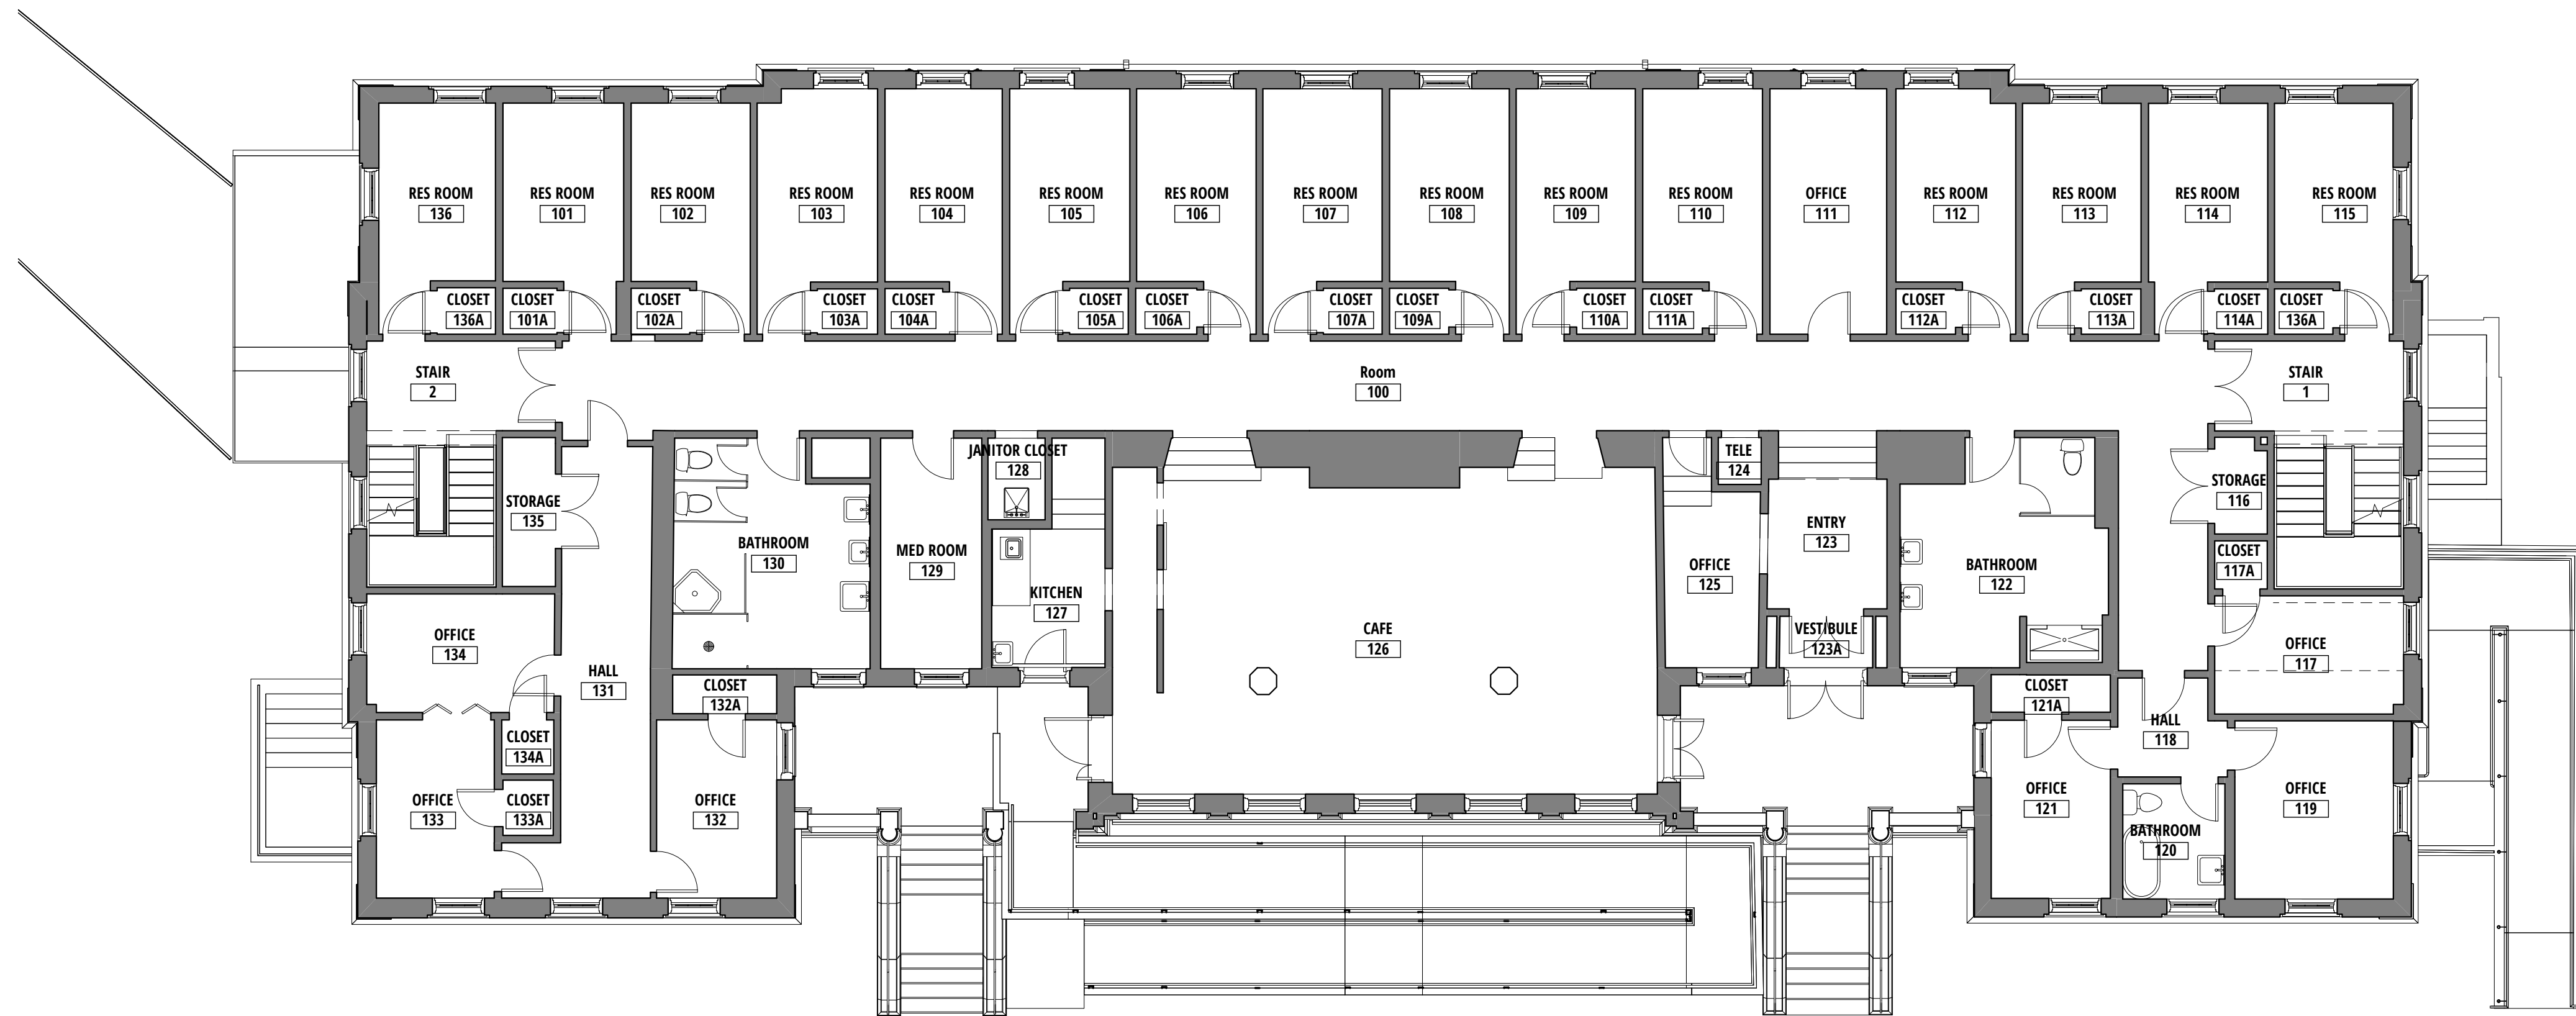

① BASEMENT ORGANIZATION UNITS
1/8" = 1'-0"

Basement Organizational Units

Boston Public Health Commission
Transitions
 201 River Street, Boston, MA, USA

Level 1 Organizational Units

① LEVEL 1 ORGANIZATION UNITS
1/8" = 1'-0"

Boston Public Health Commission
Transitions
 201 River Street, Boston, MA, USA

Level 2 Organizational Units

① LEVEL 2 ORGANIZATION UNITS
1/8" = 1'-0"

Boston Public Health Commission
Transitions
 201 River Street, Boston, MA, USA