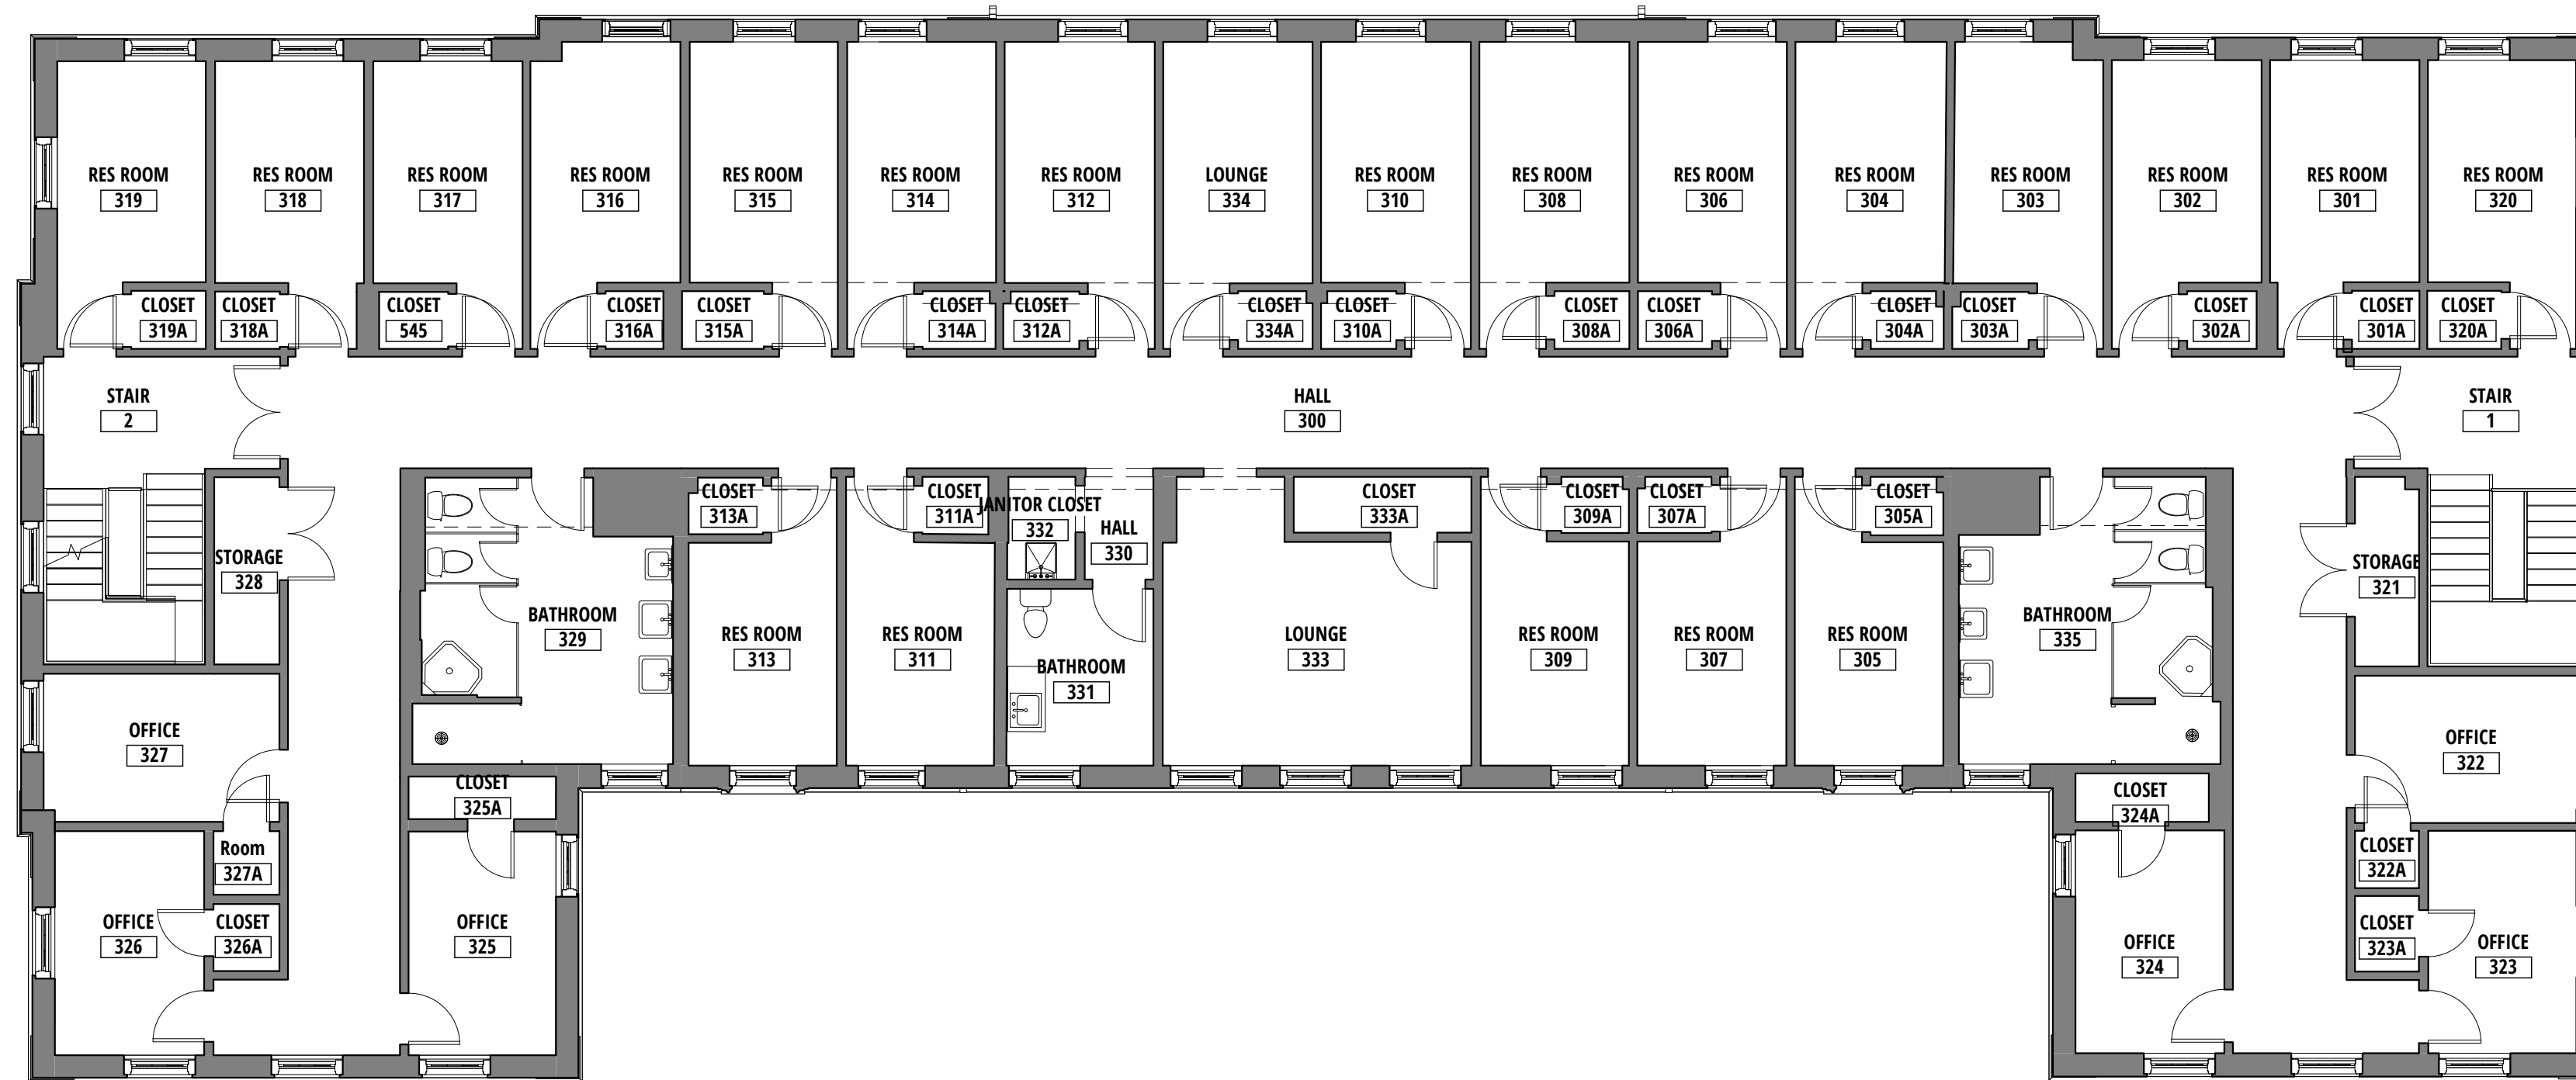

① BASEMENT ORGANIZATION UNITS
1/8" = 1'-0"

Basement Organizational Units

Boston Public Health Commission
Transitions
 201 River Street, Boston, MA, USA

Level 1 Organizational Units

① LEVEL 1 ORGANIZATION UNITS
1/8" = 1'-0"

Boston Public Health Commission
Transitions
 201 River Street, Boston, MA, USA

Level 2 Organizational Units

① LEVEL 2 ORGANIZATION UNITS
1/8" = 1'-0"

Boston Public Health Commission
Transitions
 201 River Street, Boston, MA, USA