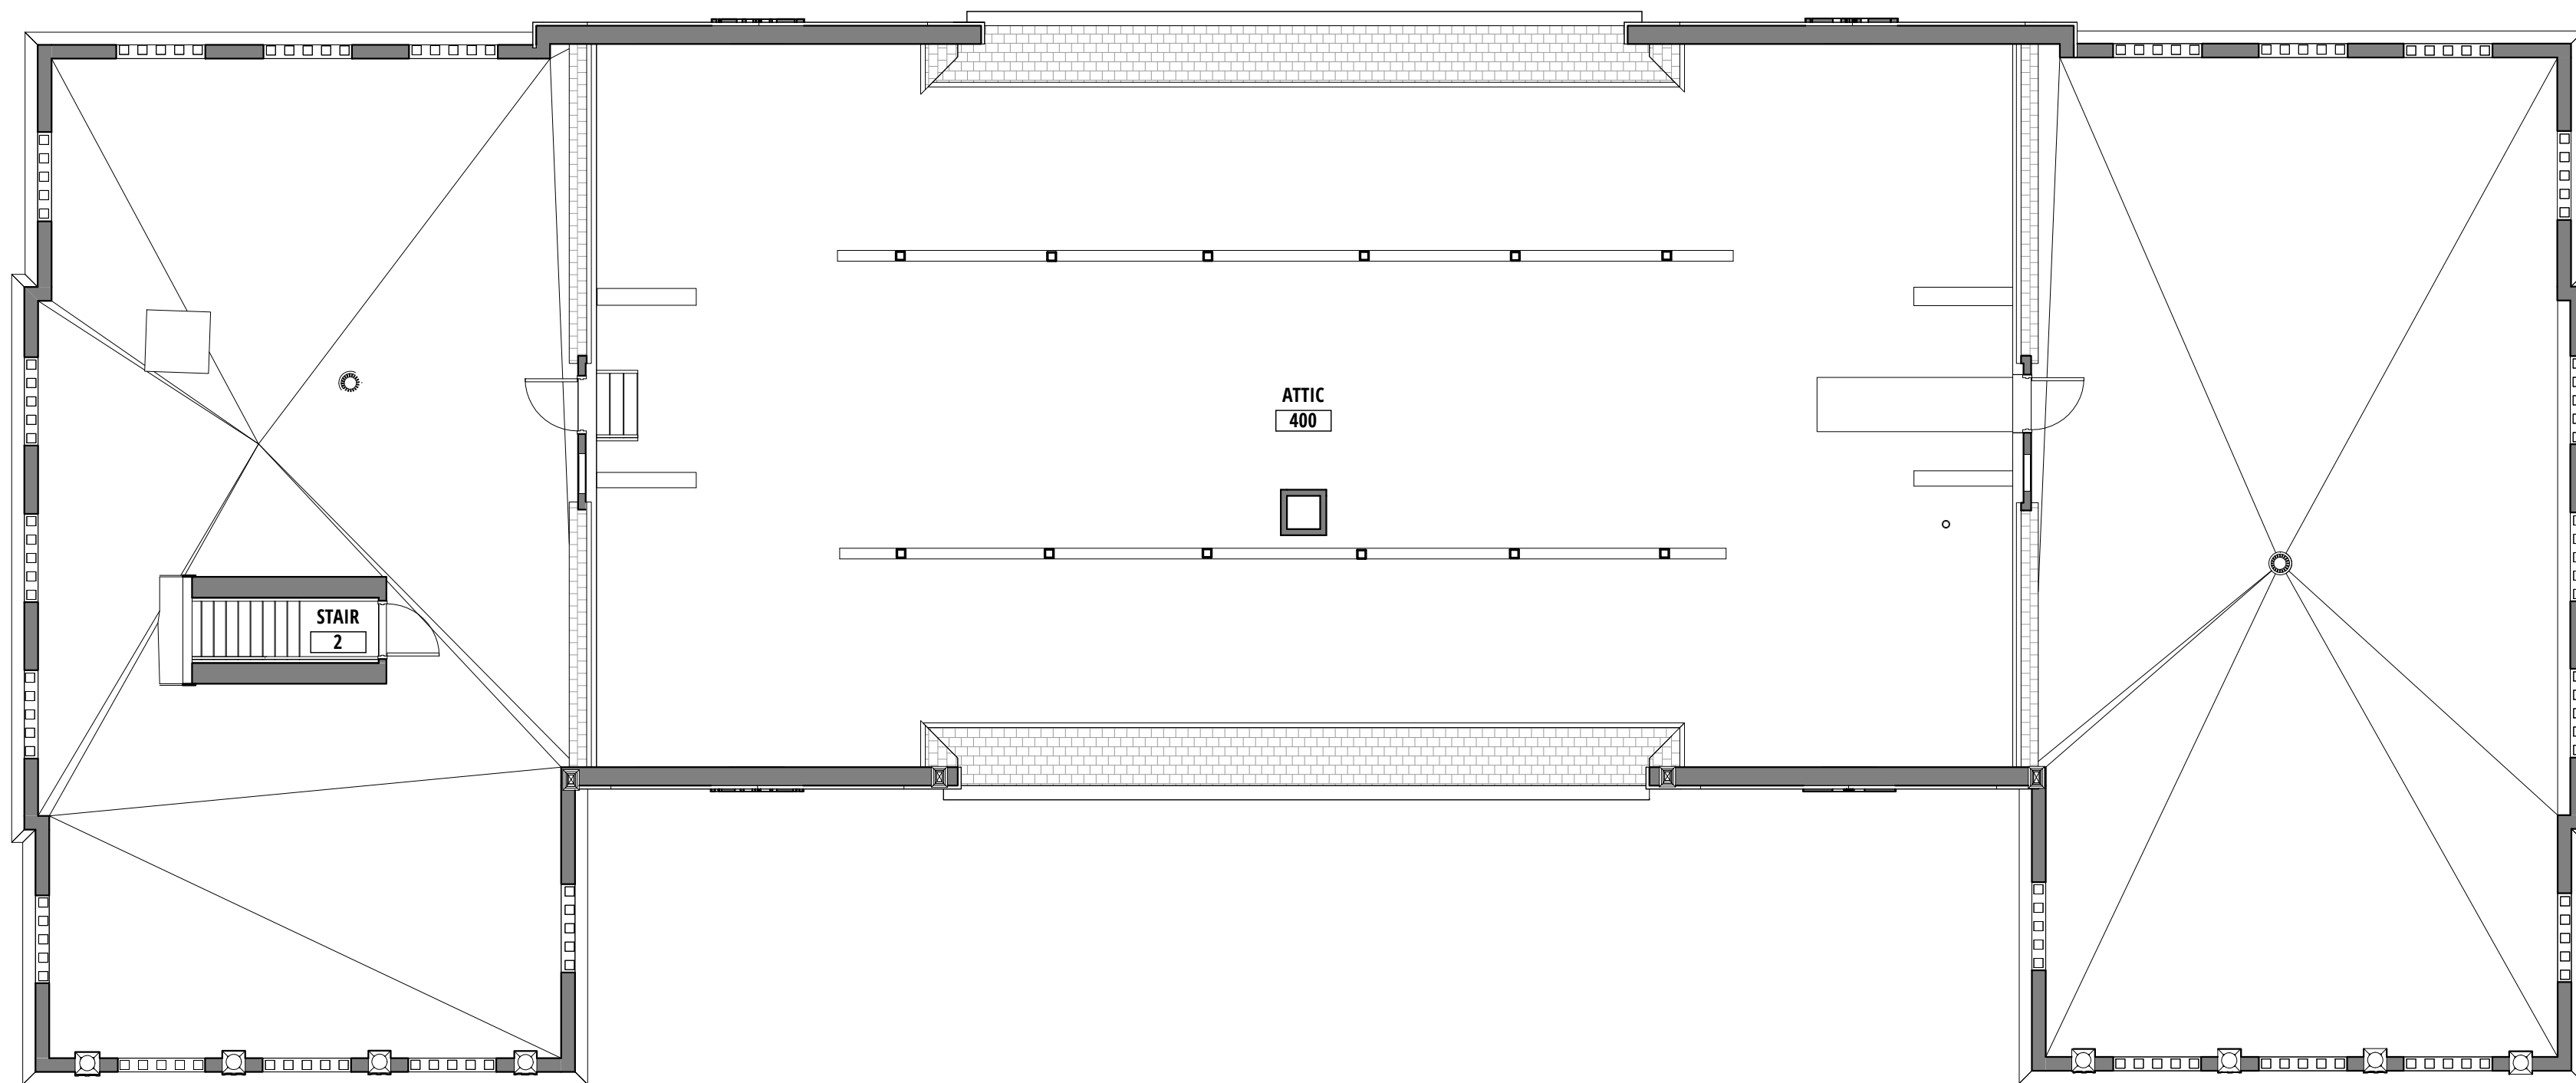

LLB

ARCHITECTS

Lerner Ladds Bartels

Pawtucket, RI

401.421.7715

Worcester, MA

508.556.4648

www.LLBarch.com

Boston Public Health Commission
Transitions
201 River Street, Boston, MA, USA

Level 4 Organizational Units

① LEVEL 4 ORGANIZATION UNITS
1/8" = 1'-0"

OU1.04