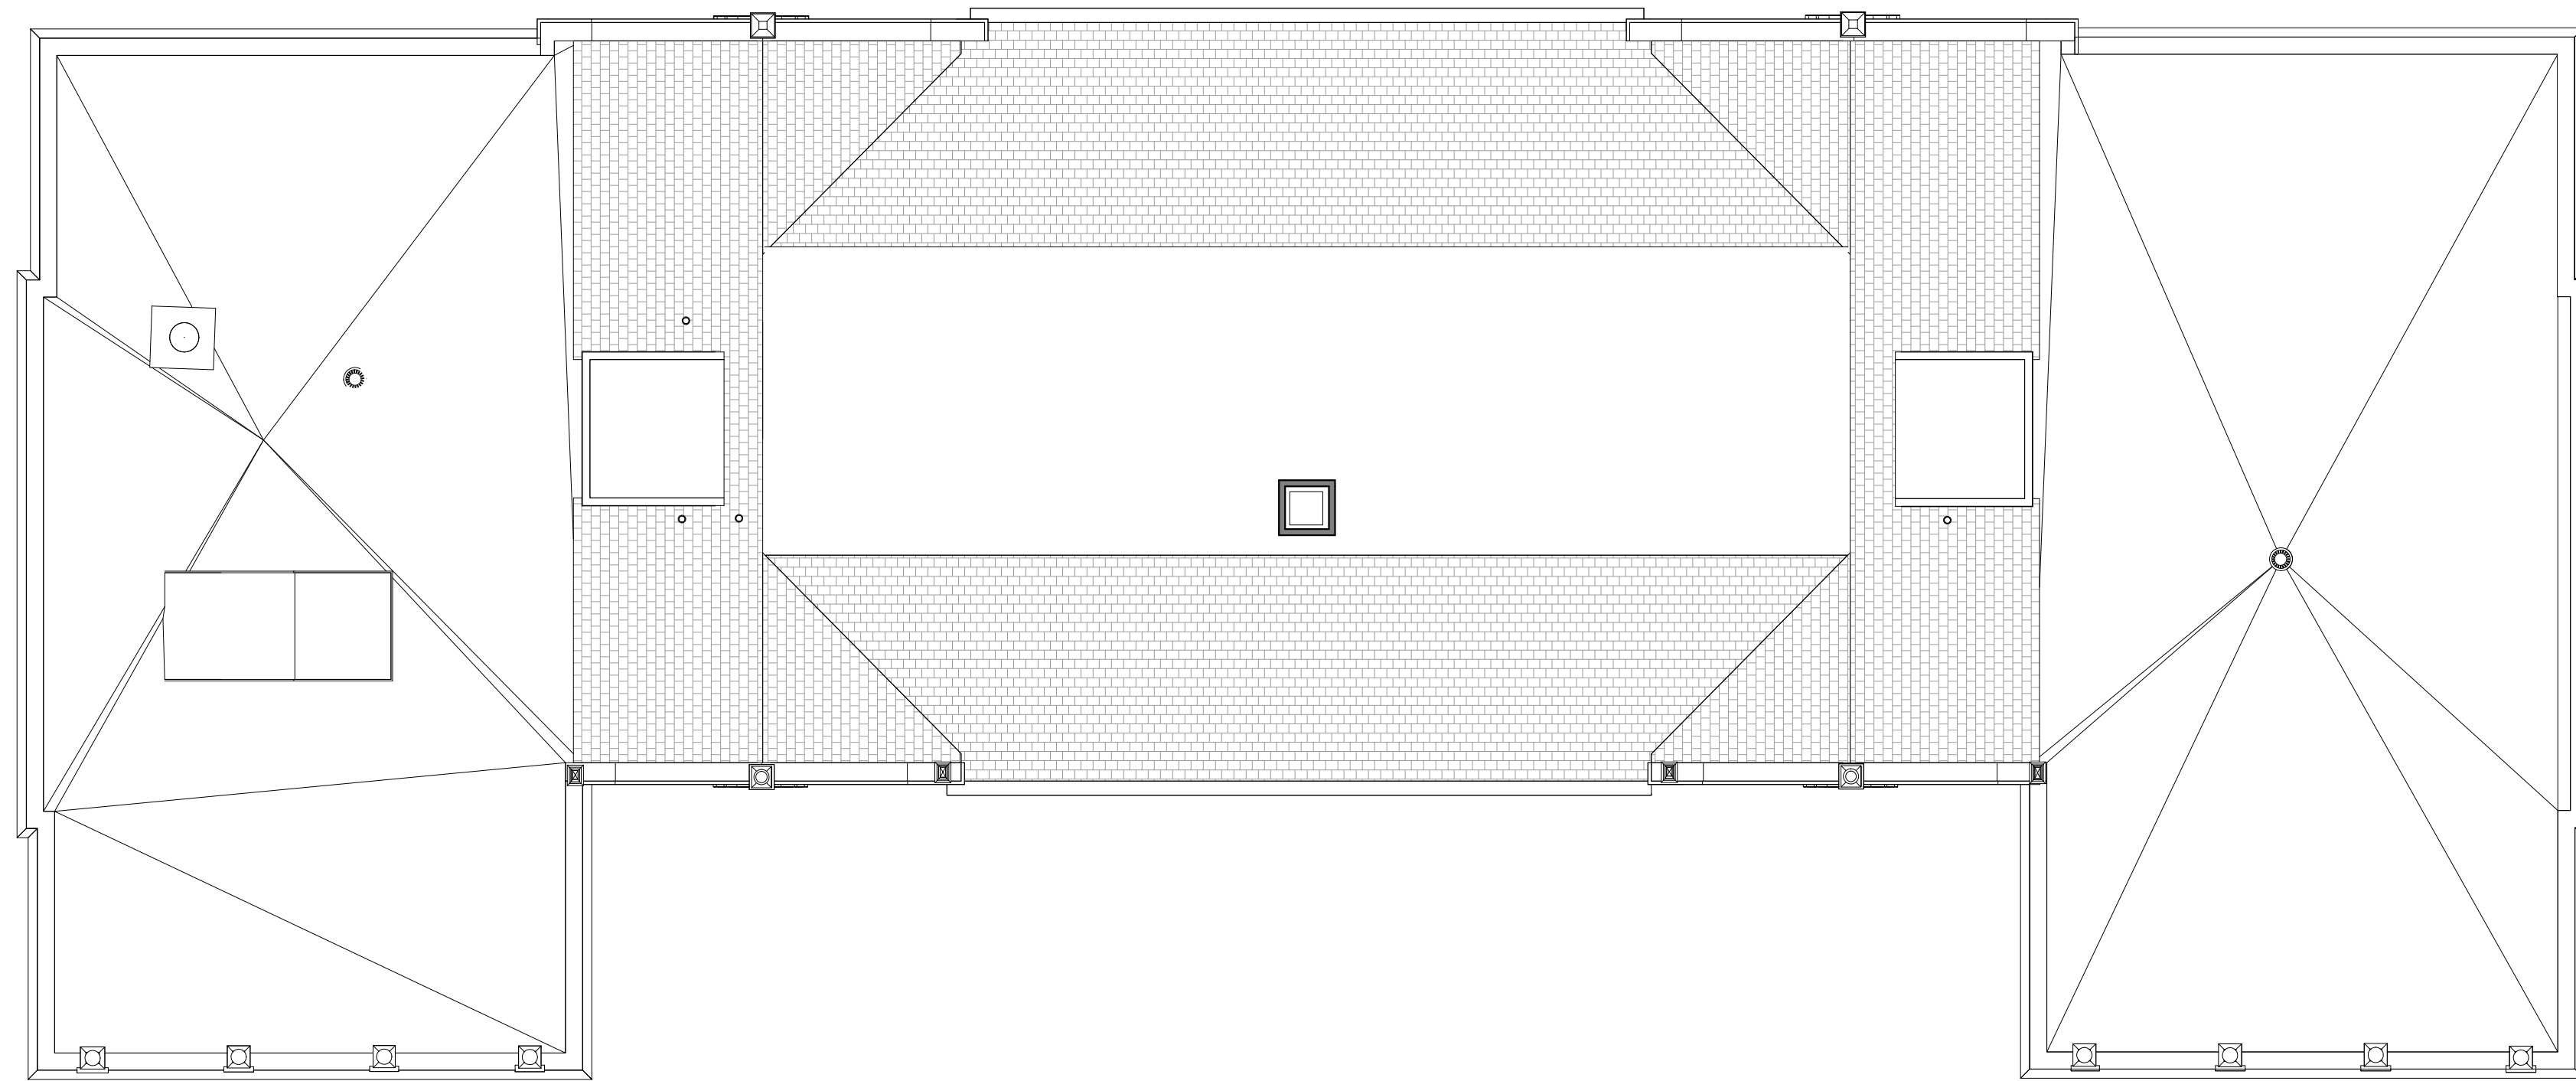

LLB

ARCHITECTS

Lerner Ladds Bartels

Pawtucket, RI

401.421.7715

Worcester, MA

508.556.4648

www.LLBarch.com

Boston Public Health Commission

Transitions

201 River Street, Boston, MA, USA

Roof Organizational Units

① ROOF ORGANIZATION UNITS
1/8" = 1'-0"

OU1.05