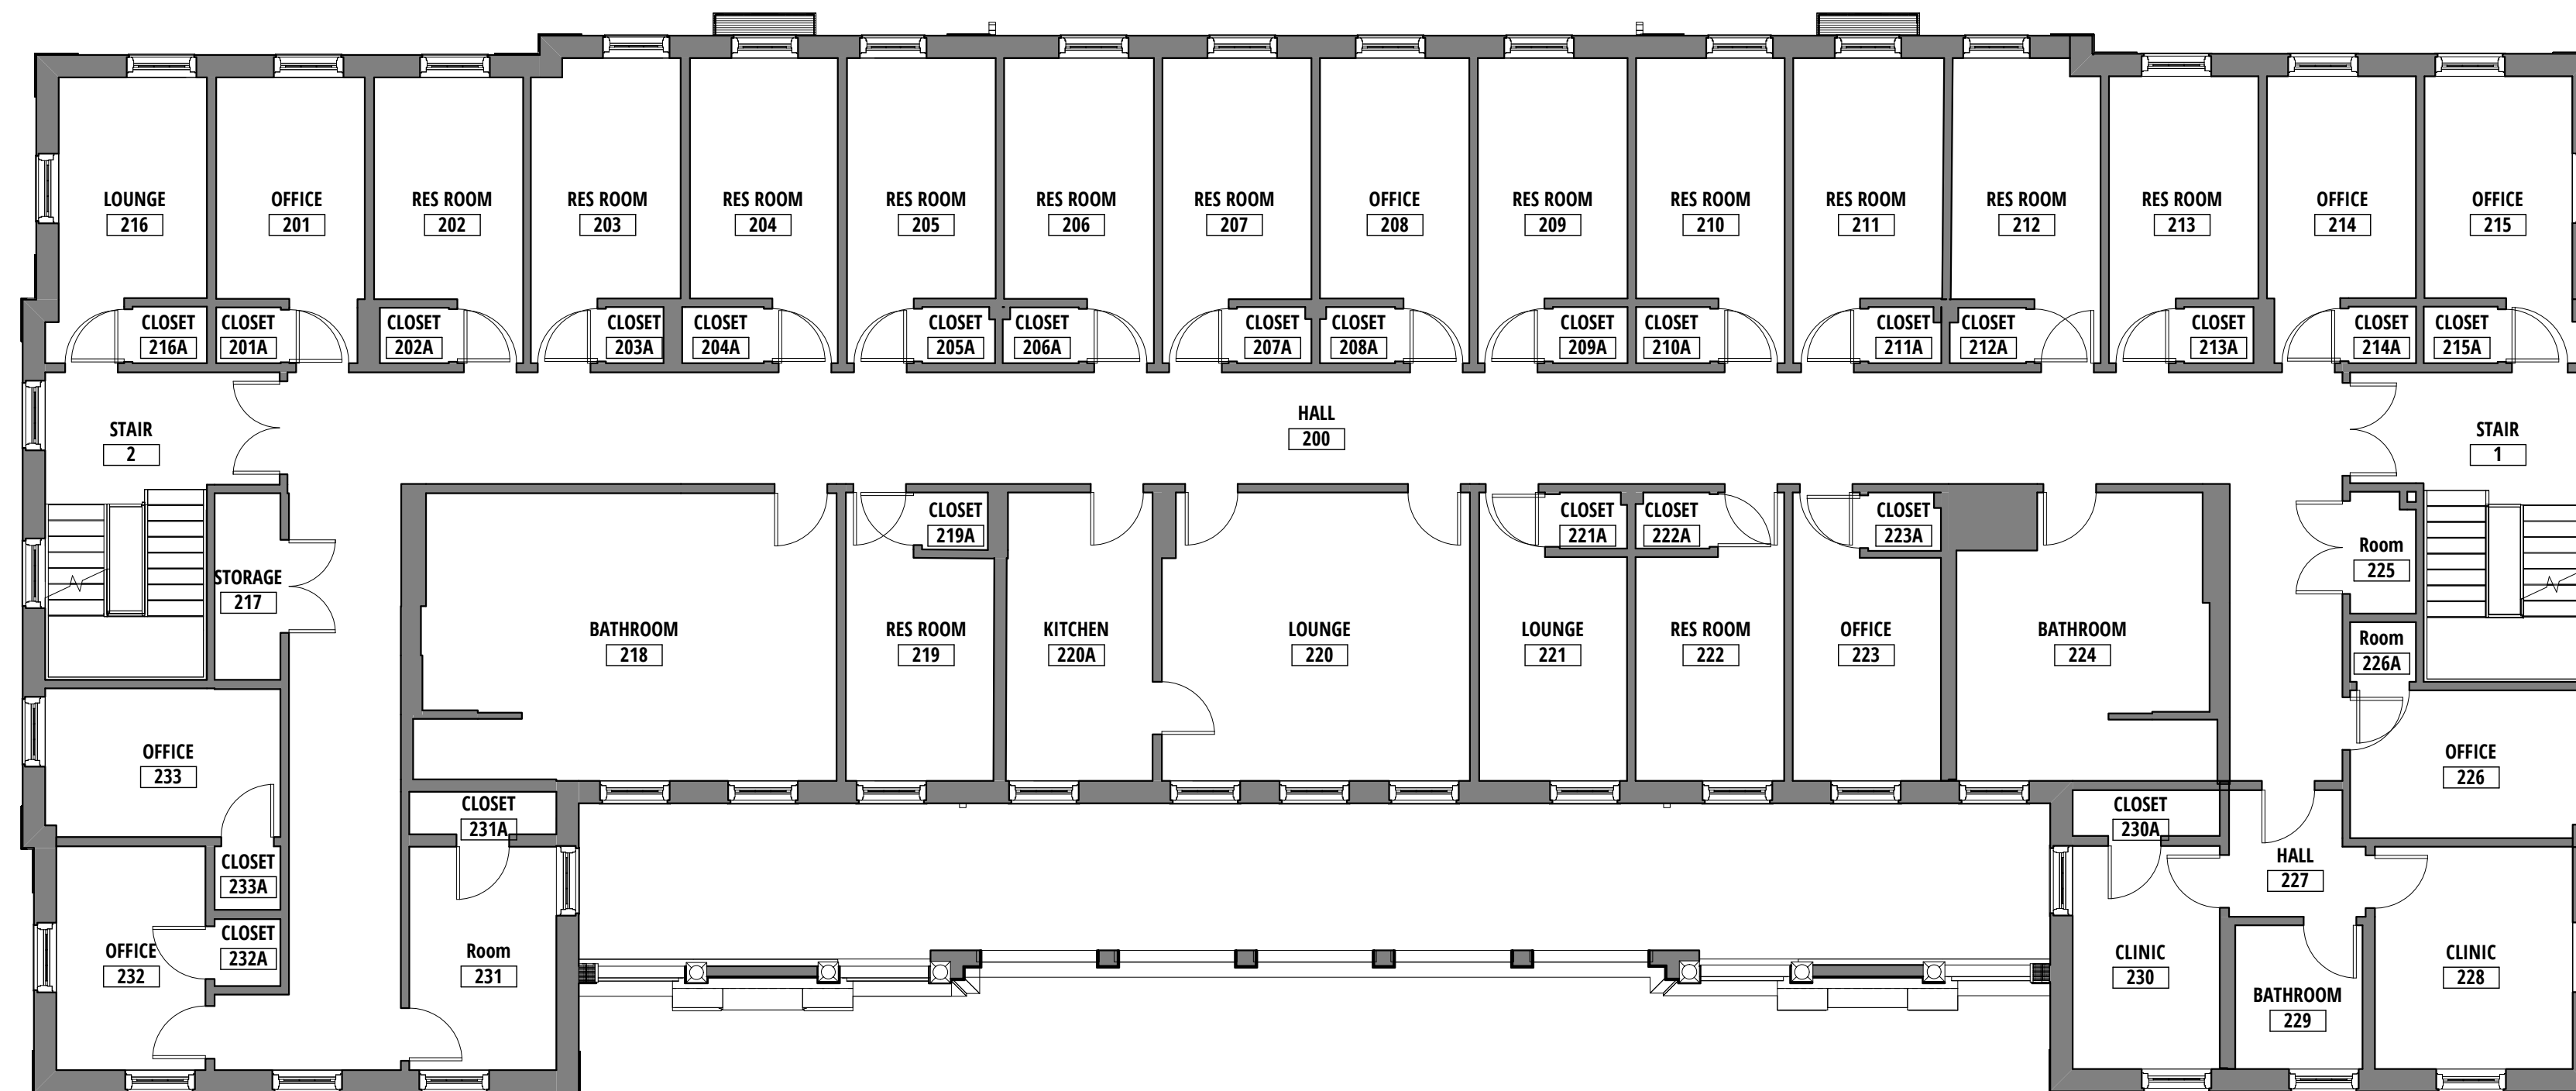

① BASEMENT ORGANIZATION UNITS
1/8" = 1'-0"

Basement Organizational Units

Boston Public Health Commission
Transitions
 201 River Street, Boston, MA, USA

Level 1 Organizational Units

① LEVEL 1 ORGANIZATION UNITS
1/8" = 1'-0"

Boston Public Health Commission
Transitions
 201 River Street, Boston, MA, USA

Level 2 Organizational Units

① LEVEL 2 ORGANIZATION UNITS
1/8" = 1'-0"

Boston Public Health Commission
Transitions
 201 River Street, Boston, MA, USA